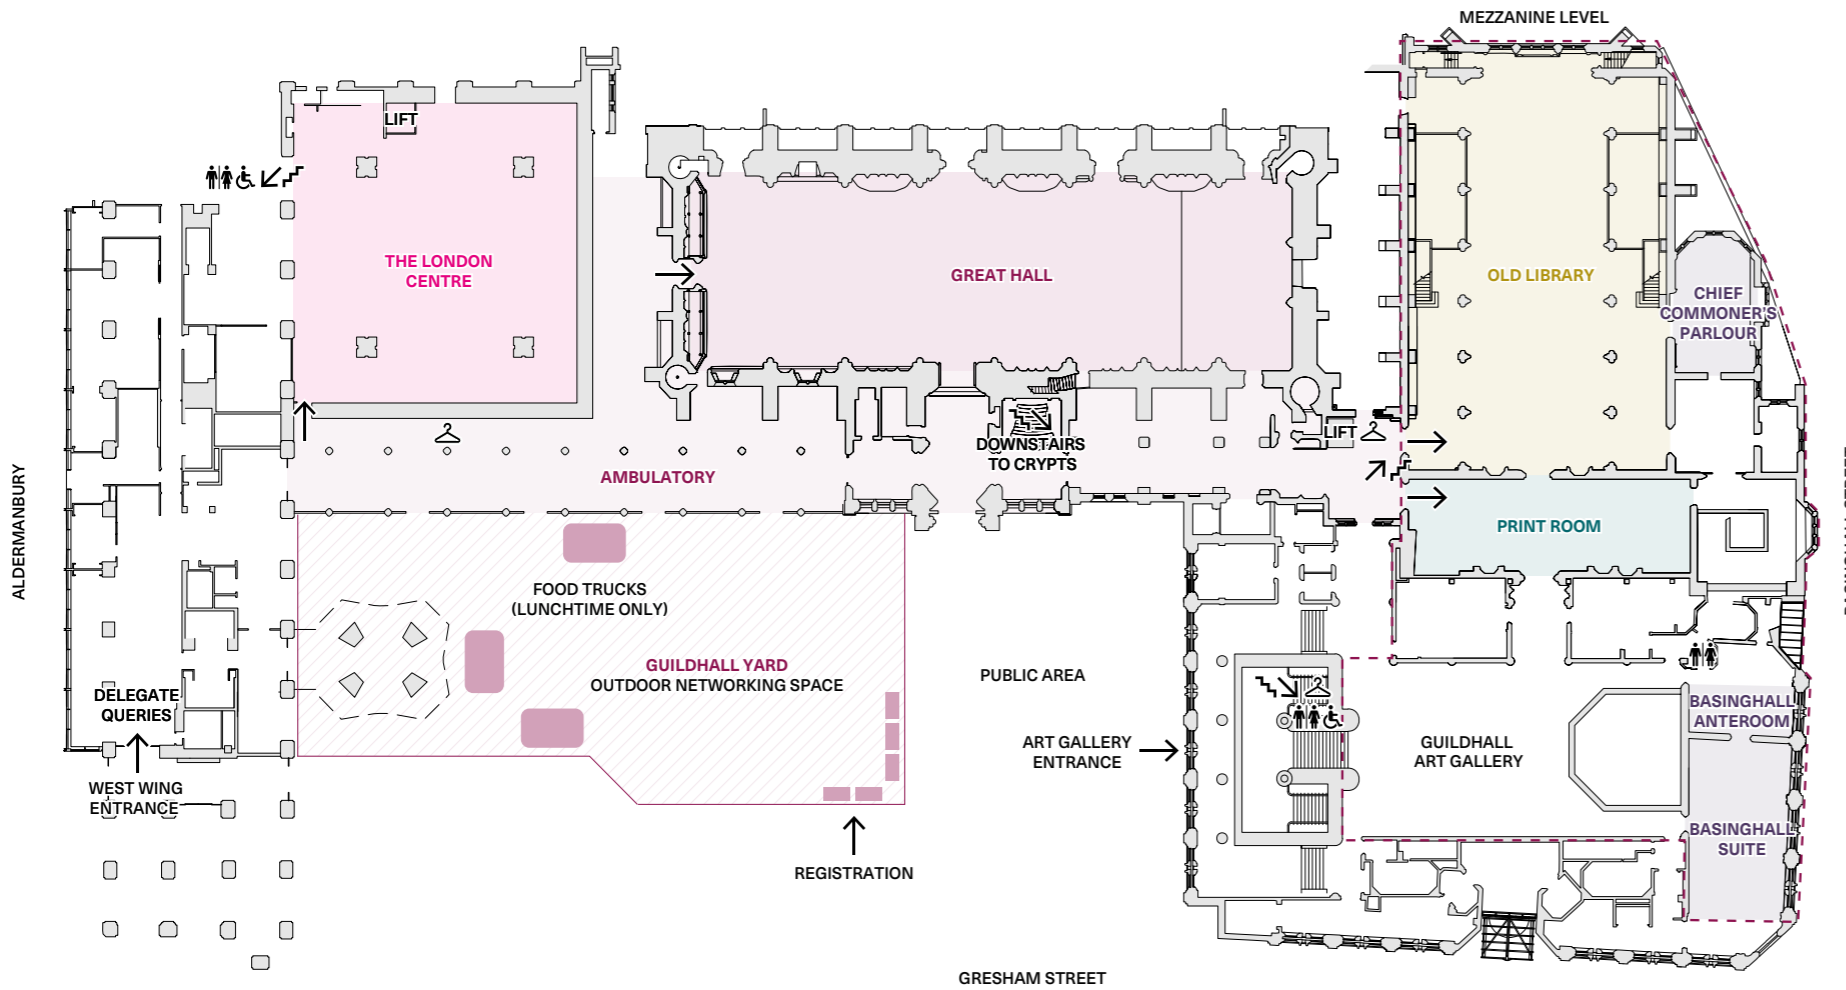

Headline media partner

Headline partners

The programme is subject to change and is correct as of 17 September 2024. Please visit lref.co.uk for the most up-to-date information.

Ground/mezzanine Level

Guildhall Yard

Ambulatory

The London Centre

Great Hall

Old Library

Print Room

Lower Ground

Chief Commoner's Parlour

Basinghall Suite